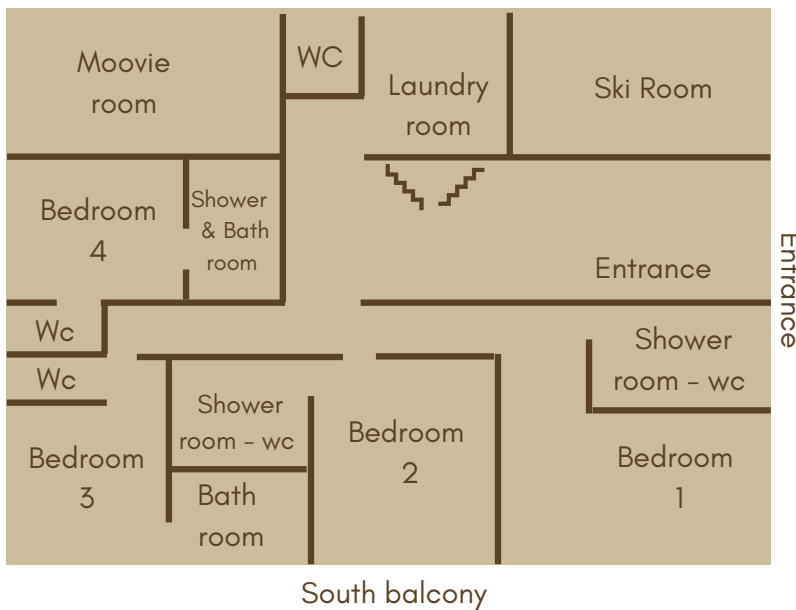

# Floor plan

## Ground Floor

Access to the garden's Area

Game room

Indoor heated pool

Hot stone sauna

Fitness room

Massage room

Mountain view 

## Level 0

Access to outdoor parking

3 Double bedrooms

1 Family room for 5 persons

4 Shower rooms with toilet

Moovie room

Guest toilets

Laundry room

## Level 1

Access to the balcony

Dinner room

Living room with fireplace

Full Equipped kitchen

2 Double bedrooms

2 Shower rooms with toilet

South-facing balcony 